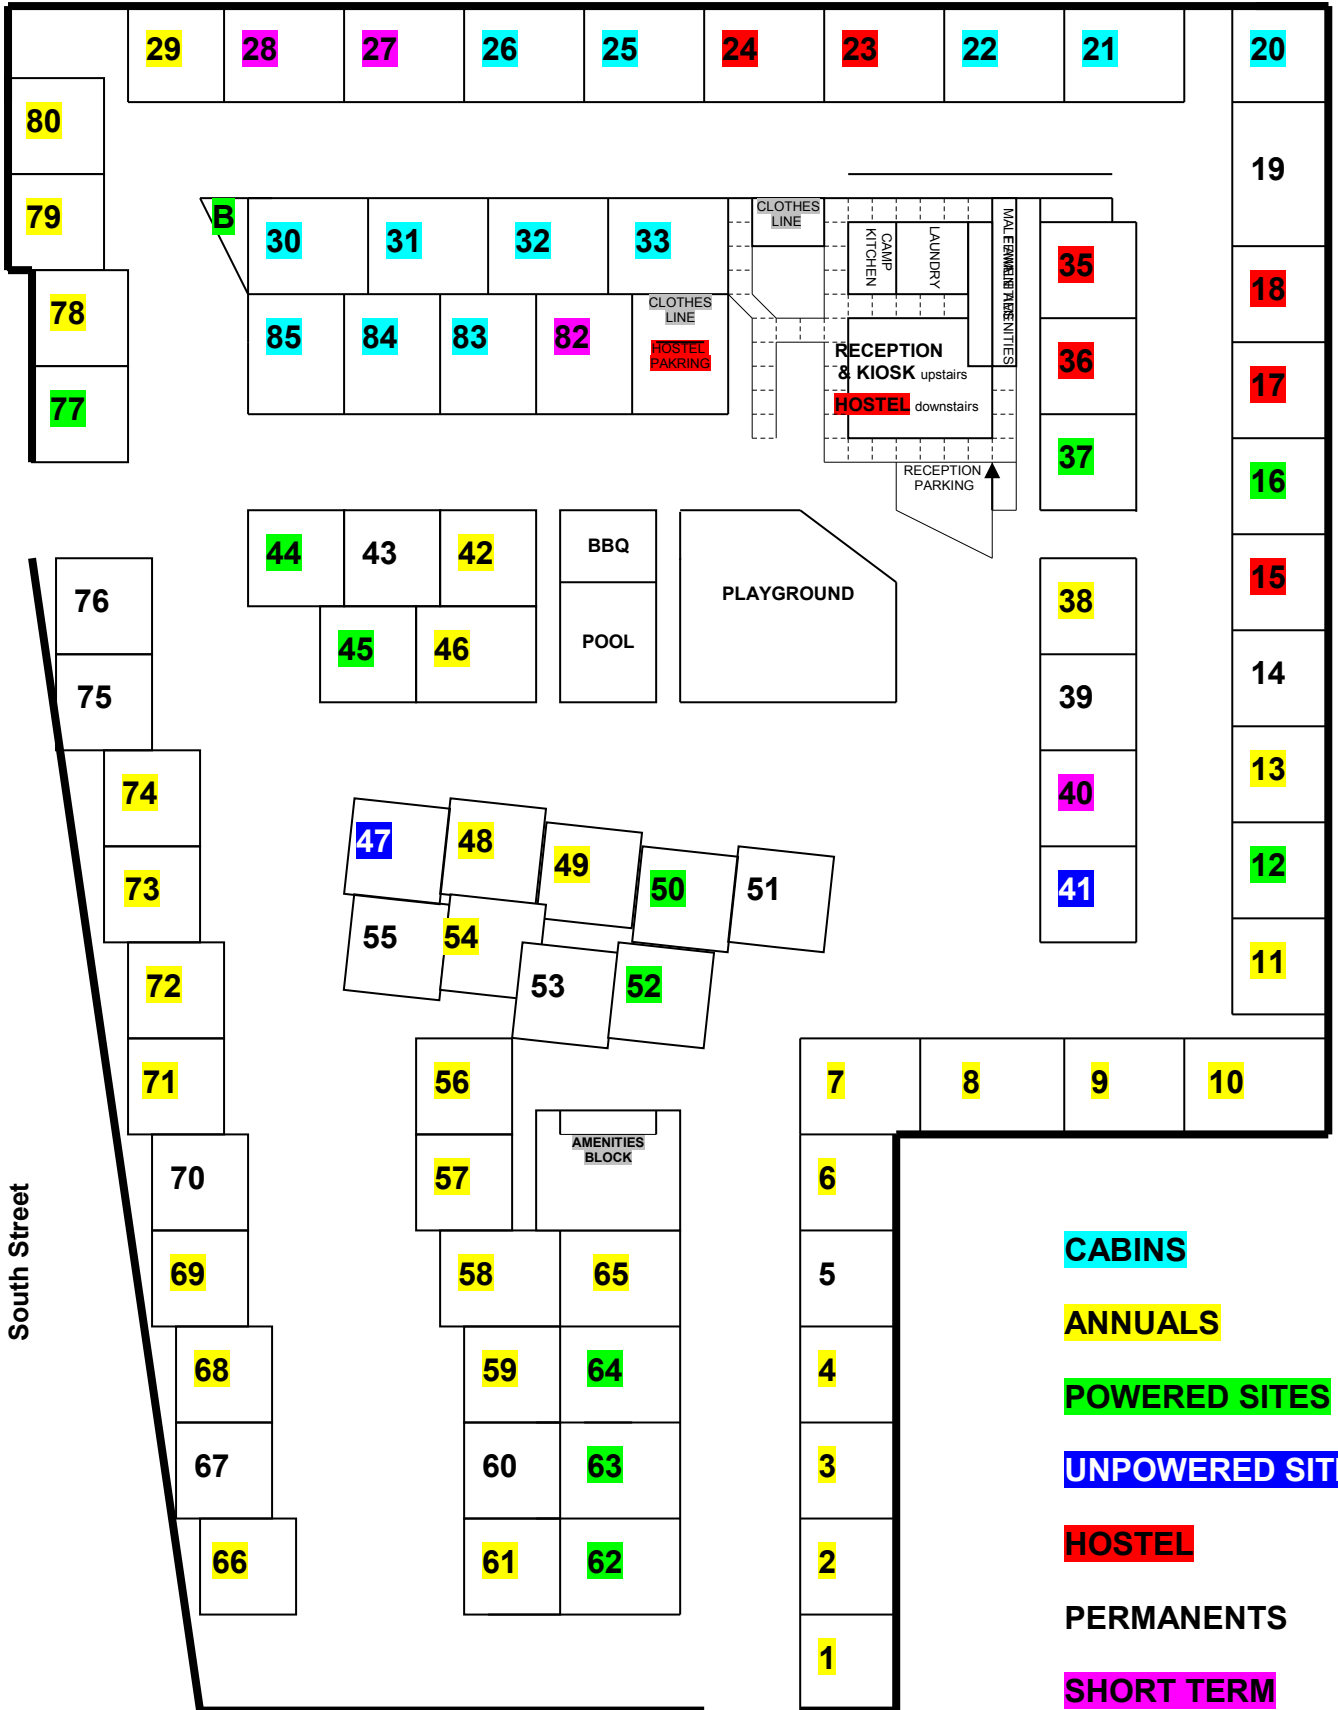

South Street

← To Town

Old Princes Highway

- CABINS**
- ANNUALS**
- POWERED SITES**
- UNPOWERED SITES**
- HOSTEL**
- PERMANENTS**
- SHORT TERM**
- AMENITIES & LAUNDRY**